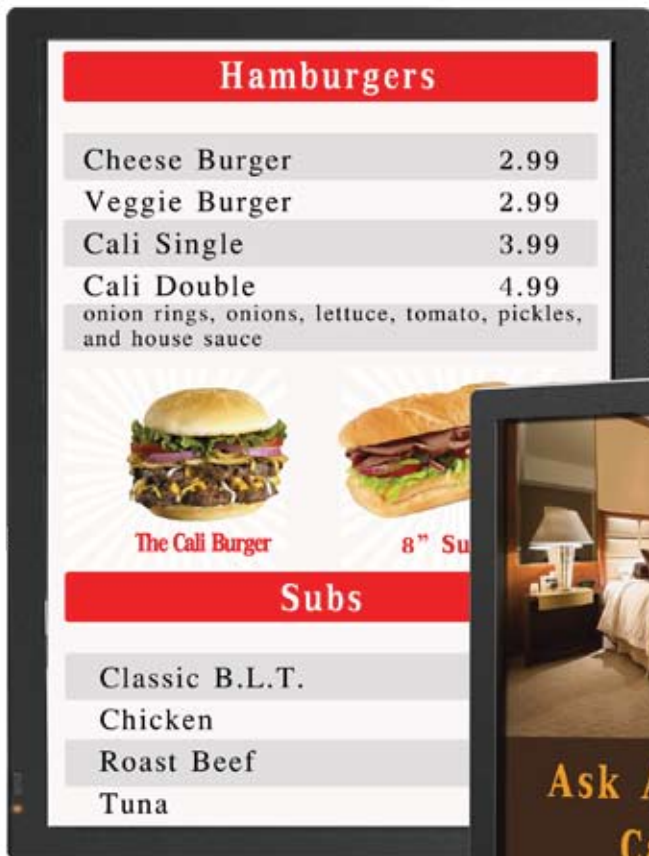

Digital Signage

42" and 47" Full HD Commercial Grade LCD Monitors

TD42 / TD47

High Definition 1080p
Super IPS Panel (Superior Color Quality)
Wide Viewing Angle
Multiple Video Inputs: HDMI, DVI, VGA
RS232C / HDMI-CEC For Easy Remote Management
Low Power Consumption